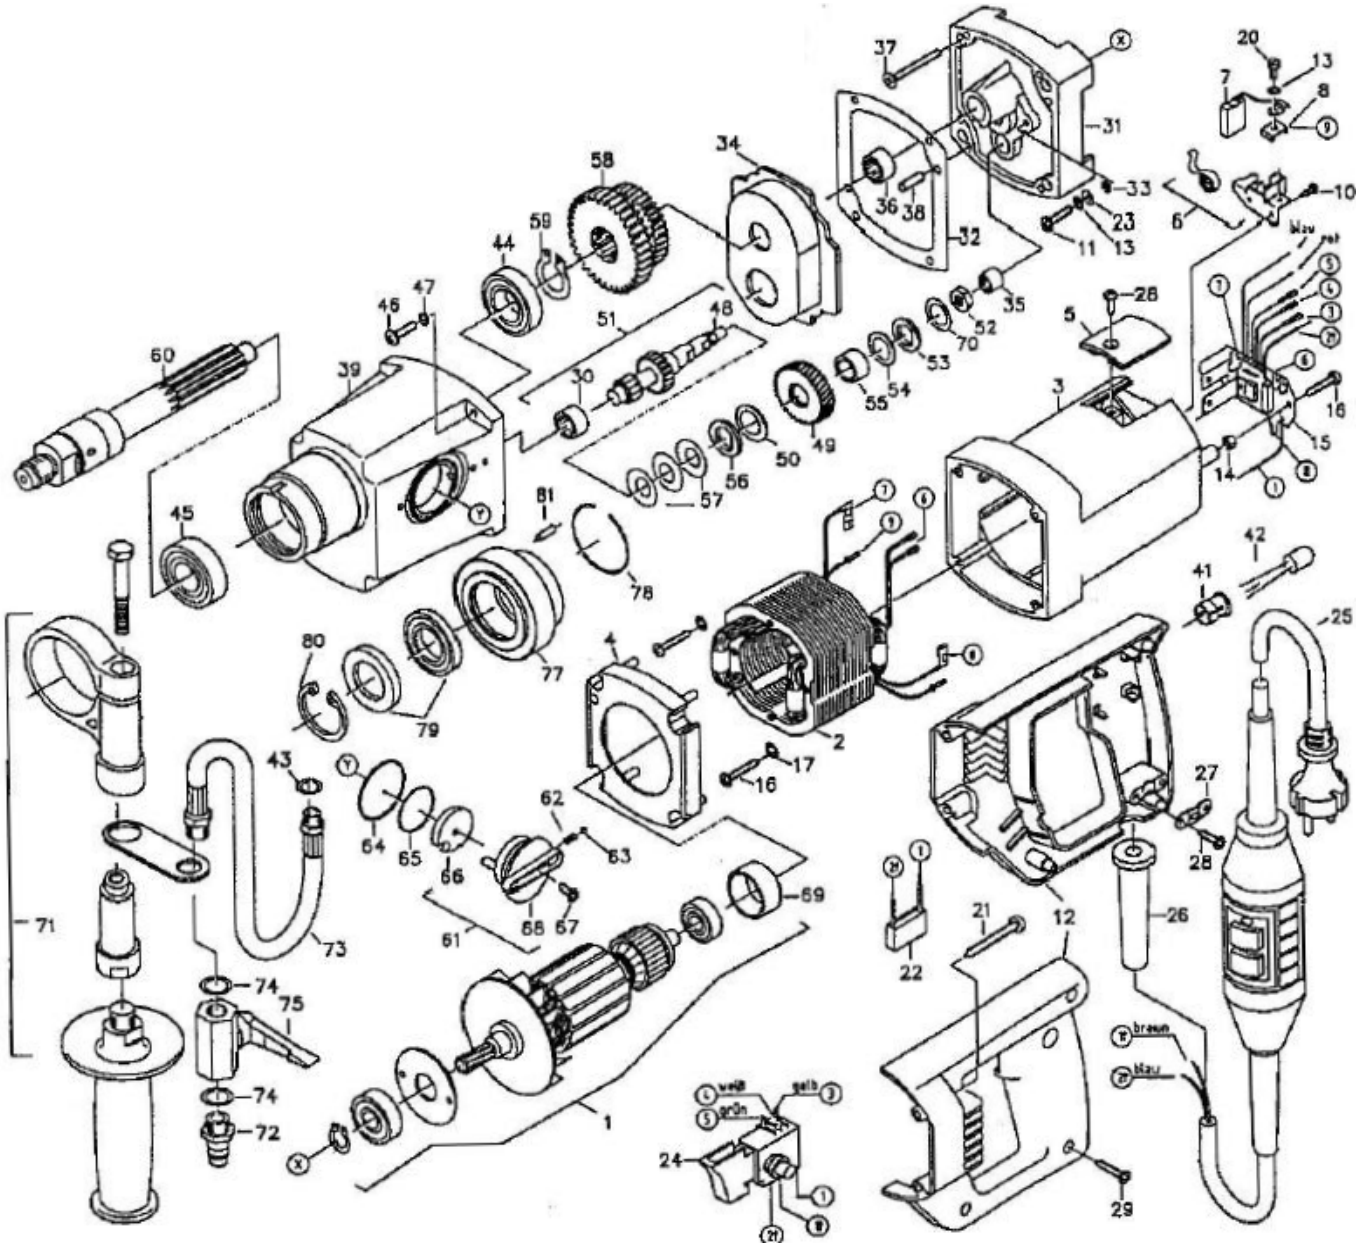

CD-15 HAND
HELD CORE
DRILL

U.S. DIAMOND, Inc.
1.800.582.1429
usdiamondtool.com

CD-15 HAND HELD CORE DRILL

U.S. DIAMOND, Inc.
1.800.582.1429
usdiamondtool.com

<u>POSITION</u>	<u>ITEM NO</u>	<u>DESCRIPTION</u>	
1	7342B100	Rotor Complete	
2	73320150	Stator	
3	73320200	Motor Housing	
4	73320140	Air Guiding Ring	
5	73320215	Brush Holder Cover	
6	80201199	Carbon Brush Holder	
7	80700019	REPLACED BY 80700040	
8	73320210	Contact Washer	
10	80201252	Screw, Self Tapping	
11	80201131	Screw	
12	73421261	Handle Halfs, Pair	
13	80200752	Washer	
14	80201295	Plastic Nut	
15	73421280	SEE # 73428280	
16	80201273	Screw	
17	80201362	Locking Disk	
20	80201154	Screw	
21	80201267	Screw	Replaces 050.0112
22	73320305	Condensor	
23	80201371	Washer	
24	80600116	Switch	
25	73119262	Connecting Cable	
26	71323255	Cable Sleeve	
27	71540330	Locking Flange	
28	80201270	Screw	
29	80201272	Screw	
30	80420116	Needle Sleeve	
31	73320610	End Shield	
32	73320620	Seal, Gearbox	
33	83000019	Ring	
34	73320625	Grease Chamber	
35	80420110	Needle Sleeve	Replaces 050.0161
36	80420131	Needle Bearing	
37	80201275	Screw	
38	80200580	Notched Pin 5x16	
39	73427400	Gearbox Housing for ETN 2000	110V
41	80601153	Holder	
42	80601154	LED	
43	83000106	Seal	
44	80410152	Ball Bearing	Replaces 050.0466
45	80410051	Ball Bearing	see #52412-011
46	80201204	Screw	
47	80201302	Spring Ring	
48	73421490	Intermediate Shaft	
49	73323550	Coupling Wheel